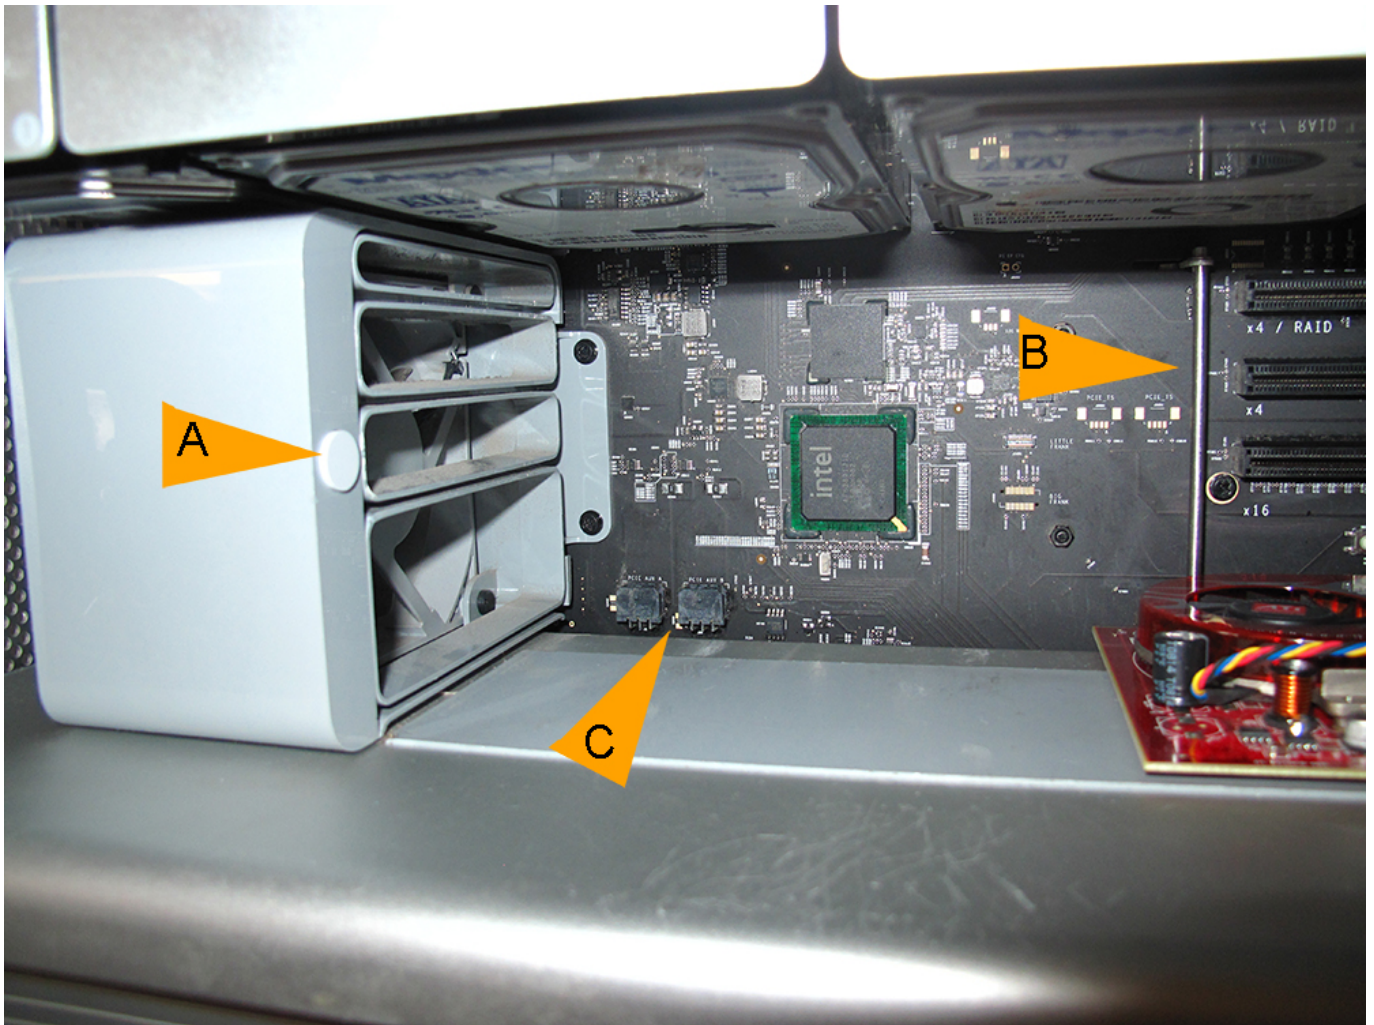

[Lobe res fix für mac](#)

best graphics card

[Cubase 7.5 Crack Mac](#)

Note: The Radeon HD 5870 card requires Mac OS X v10.6.4 or later and the use of both auxiliary power connections.. In addition, Mac Pro (Early 2008) graphics cards are not compatible with previous models. [Пошаговая Инструкция Открытия Магазина В Торговом Центре](#)

best graphics card under 10000

[amv video converter free download](#)

Best price for apple mac pro 13 You should make sure that you cross the Y cable connectors over so that each original PCIe cable is powering 1/2 of each card not the whole of one card to keep power requirements spread out as much as possible.. In general I recommend the GTX 770 as the high end for the 3,1 Mac Pro as it maintains its price/performance ratio.. To get around this you can install a Y cable PCIe splitter on each of the standard PCIe cables giving you the four required.. That said however the 5870's are placed very close together and the lower card does not have much room to breathe and while I did not see any problems I would worry about it over heating if placed under load for long periods of time.. I have os x el capitan Please be aware that while the 3,1 Mac Pro has the same GPU compatibility as the 4,1 or 5,1 that the older hardware of the 3,1 will