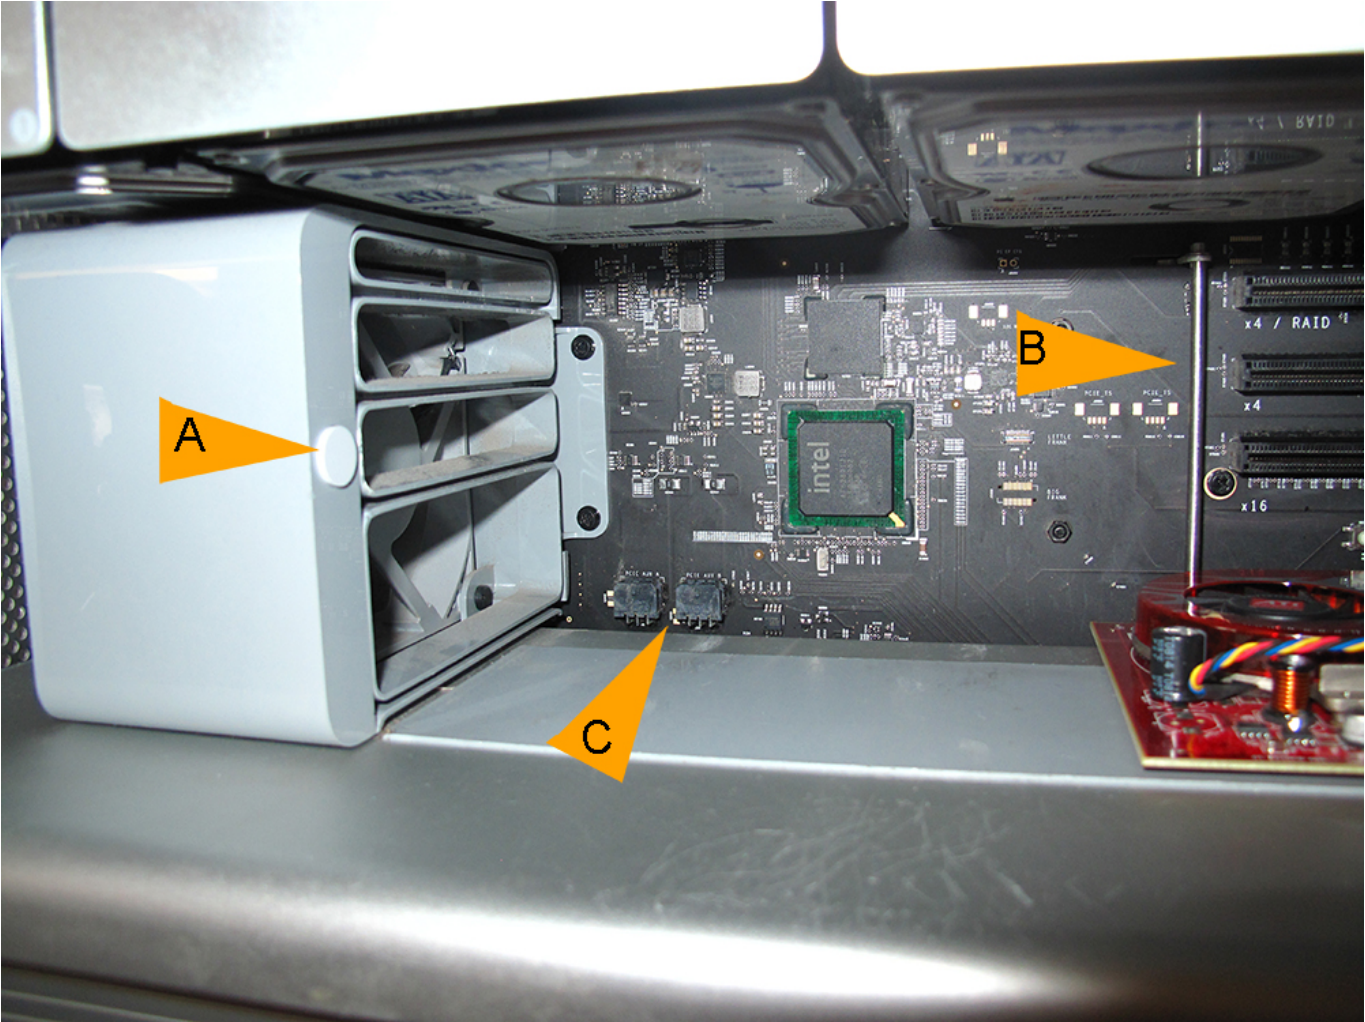

DOWNLOAD

[Best Graphics Card For Mac Pro 2009](#)

[Best Graphics Card For Mac Pro 2009](#)